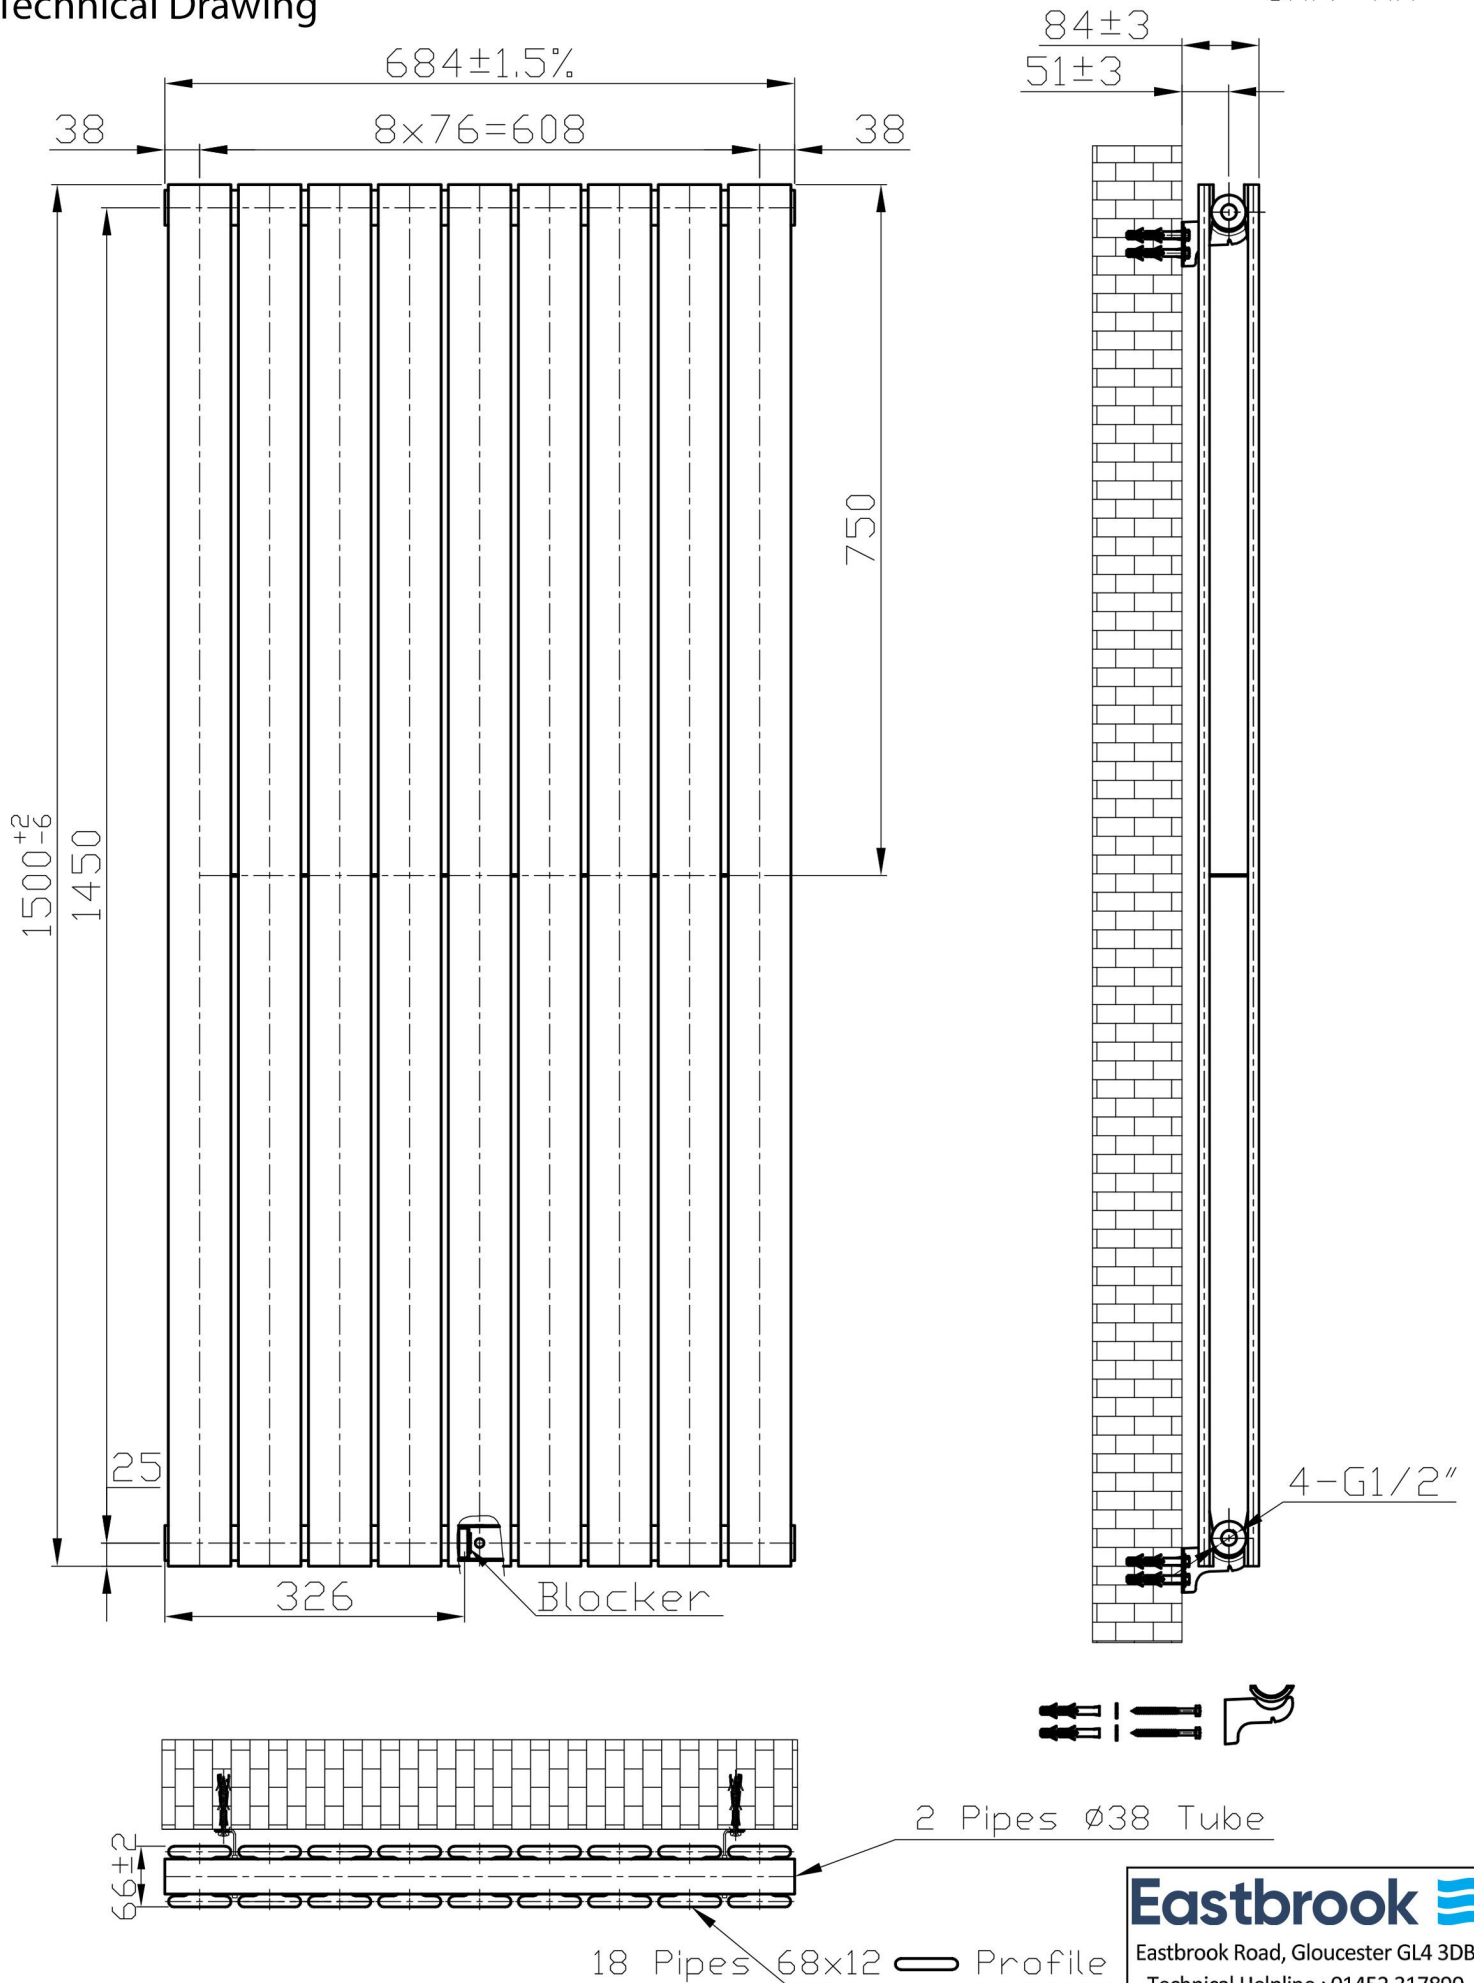

# Warrington Type20 Vertical Radiator 1500 x 684mm.

Technical Drawing

Unit: mm

**Eastbrook**   
Eastbrook Road, Gloucester GL4 3DB  
Technical Helpline : 01452 317890  
Mon - Fri / 8am - 5pm  
Email : [technical@eastbrookco.com](mailto:technical@eastbrookco.com)